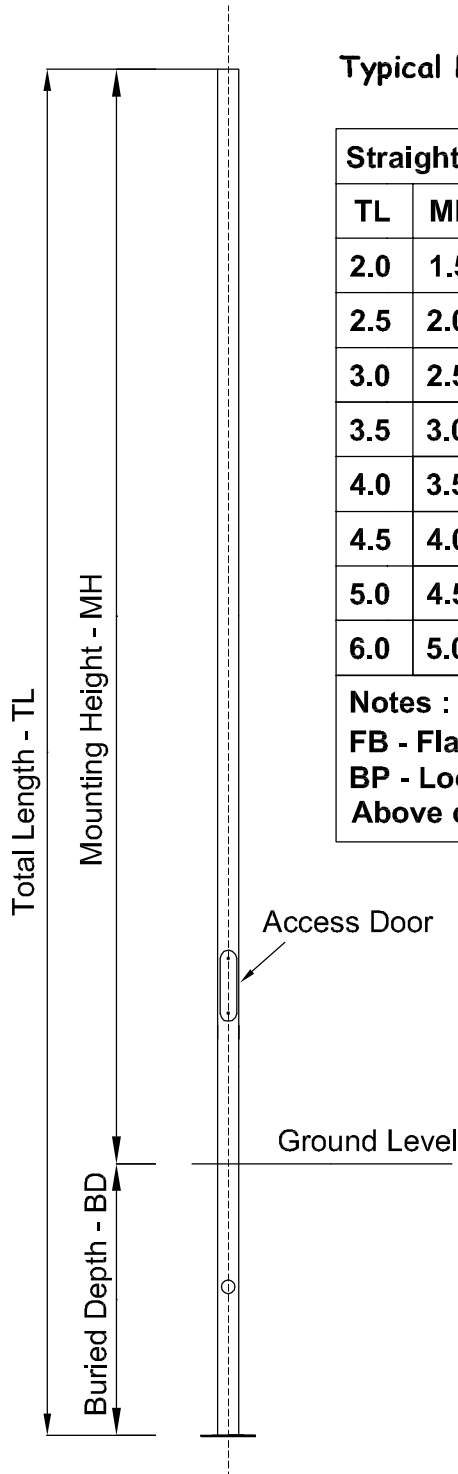

Streetlight Poles - Straight (Ø76mm)

Typical Pole Configurations

Straight - Ø76mm							
TL	MH	BD	Bot dia	Mid dia	Top dia	Base Plate	Gland Plate
2.0	1.5	0.5	76	-	76	FB	No
2.5	2.0	0.5	76	-	76	FB	No
3.0	2.5	0.5	76	-	76	FB	No
3.5	3.0	0.5	76	-	76	FB	No
4.0	3.5	0.5	76	-	76	FB	No
4.5	4.0	0.5	76	-	76	FB	No
5.0	4.5	0.5	76	-	76	FB	No
6.0	5.0	1.0	76	-	76	FB	No

Notes :

FB - Flat bar welded to bottom of pole

BP - Loose base plate c/w hookbolts & nuts

Above configurations are Subject to application of Pole