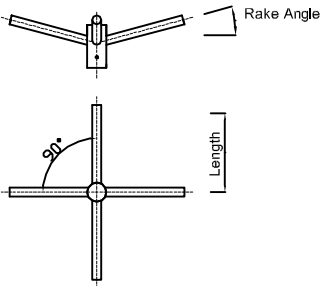

Drawing 5 Accessories

Side Entry Spigots :

Single
150mm - 2000mm length

Double
150mm - 2000mm length

3-Way (90°)
350mm-2000mm length

3-Way (120°)
350mm-2000mm length

4-Way
350mm-500mm

Floodlight Brackets :

T-Arm (180° & 360°)
(hosting 1-4 floodlights)

H-Arm (180° & 360°)
(hosting 4-8 floodlights)

Pole Clamp Brackets :

Single Bracket - One Clamp
150mm - 1000mm

Double Bracket - One Clamp
150mm - 1000mm

Single Bracket - Twin Clamp
1000mm - 3000mm

Double Bracket - Twin Clamp
1000mm - 3000mm

Post Top Brackets :