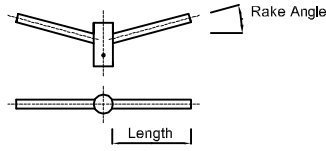

Drawing 5 Accessories

Side Entry Spigots :

Single
150mm - 2000mm length

Double
150mm - 2000mm length

3-Way (90°)
350mm-2000mm length

3-Way (120°)
350mm-2000mm length

4-Way
350mm-500mm

Floodlight Brackets :

T-Arm (180° & 360°)
(hosting 1-4 floodlights)

H-Arm (180° & 360°)
(hosting 4-8 floodlights)

Pole Clamp Brackets :

Single Bracket - One Clamp
150mm - 1000mm

Double Bracket - One Clamp
150mm - 1000mm

Single Bracket - Twin Clamp
1000mm - 3000mm

Double Bracket - Twin Clamp
1000mm - 3000mm

Post Top Brackets :