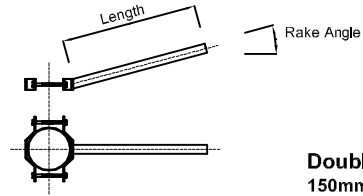

Drawing 5 Accessories

Side Entry Spigots :

Single
150mm - 2000mm length

Double
150mm - 2000mm length

3-Way (90°)
350mm-2000mm length

3-Way (120°)
350mm-2000mm length

4-Way
350mm-500mm

Floodlight Brackets :

T-Arm (180° & 360°)
(hosting 1-4 floodlights)

H-Arm (180° & 360°)
(hosting 4-8 floodlights)

Pole Clamp Brackets :

Single Bracket - One Clamp
150mm - 1000mm

Double Bracket - One Clamp
150mm - 1000mm

Single Bracket - Twin Clamp
1000mm - 3000mm

Double Bracket - Twin Clamp
1000mm - 3000mm

Post Top Brackets :