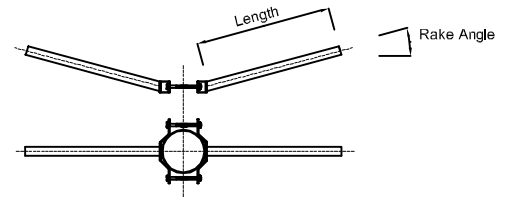

Drawing 5 Accessories

Side Entry Spigots :

Single
150mm - 2000mm length

Double
150mm - 2000mm length

3-Way (90°)
350mm-2000mm length

3-Way (120°)
350mm-2000mm length

4-Way
350mm-500mm

Floodlight Brackets :

T-Arm (180° & 360°)
(hosting 1-4 floodlights)

H-Arm (180° & 360°)
(hosting 4-8 floodlights)

Pole Clamp Brackets :

Single Bracket - One Clamp
150mm - 1000mm

Double Bracket - One Clamp
150mm - 1000mm

Single Bracket - Twin Clamp
1000mm - 3000mm

Double Bracket - Twin Clamp
1000mm - 3000mm

Post Top Brackets :