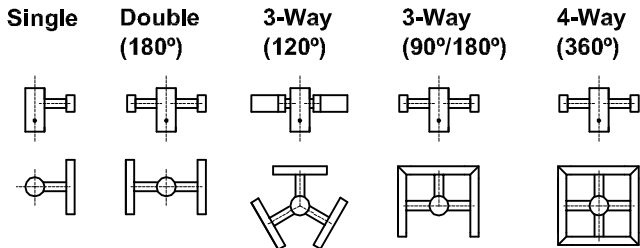

Drawing 5 Accessories

Side Entry Spigots :

Single
150mm - 2000mm length

Double
150mm - 2000mm length

3-Way (90°)
350mm-2000mm length

3-Way (120°)
350mm-2000mm length

4-Way
350mm-500mm

Floodlight Brackets :

T-Arm (180° & 360°)
(hosting 1-4 floodlights)

H-Arm (180° & 360°)
(hosting 4-8 floodlights)

Pole Clamp Brackets :

Single Bracket - One Clamp
150mm - 1000mm

Double Bracket - One Clamp
150mm - 1000mm

Single Bracket - Twin Clamp
1000mm - 3000mm

Double Bracket - Twin Clamp
1000mm - 3000mm

Post Top Brackets :