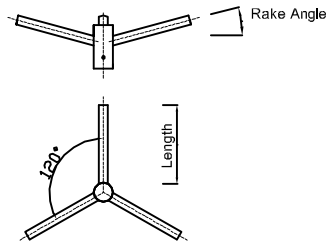

Drawing 5 Accessories

Side Entry Spigots :

Single
150mm - 2000mm length

Double
150mm - 2000mm length

3-Way (90°)
350mm-2000mm length

3-Way (120°)
350mm-2000mm length

4-Way
350mm-500mm

Floodlight Brackets :

T-Arm (180° & 360°)
(hosting 1-4 floodlights)

H-Arm (180° & 360°)
(hosting 4-8 floodlights)

Pole Clamp Brackets :

Single Bracket - One Clamp
150mm - 1000mm

Double Bracket - One Clamp
150mm - 1000mm

Single Bracket - Twin Clamp
1000mm - 3000mm

Double Bracket - Twin Clamp
1000mm - 3000mm

Post Top Brackets :