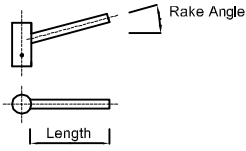

Drawing 5 Accessories

Side Entry Spigots :

Single
150mm - 2000mm length

Double
150mm - 2000mm length

3-Way (90°)
350mm-2000mm length

3-Way (120°)
350mm-2000mm length

4-Way
350mm-500mm

Floodlight Brackets :

T-Arm (180° & 360°)
(hosting 1-4 floodlights)

H-Arm (180° & 360°)
(hosting 4-8 floodlights)

Pole Clamp Brackets :

Single Bracket - One Clamp
150mm - 1000mm

Double Bracket - One Clamp
150mm - 1000mm

Single Bracket - Twin Clamp
1000mm - 3000mm

Double Bracket - Twin Clamp
1000mm - 3000mm

Post Top Brackets :