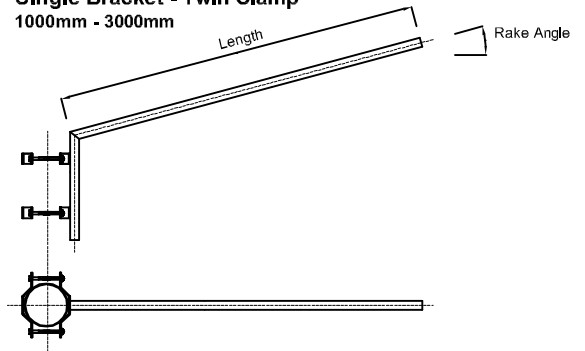

Drawing 5 Accessories

Side Entry Spigots :

Single
150mm - 2000mm length

Double
150mm - 2000mm length

3-Way (90°)
350mm-2000mm length

3-Way (120°)
350mm-2000mm length

4-Way
350mm-500mm

Floodlight Brackets :

T-Arm (180° & 360°)
(hosting 1-4 floodlights)

H-Arm (180° & 360°)
(hosting 4-8 floodlights)

Pole Clamp Brackets :

Single Bracket - One Clamp
150mm - 1000mm

Double Bracket - One Clamp
150mm - 1000mm

Single Bracket - Twin Clamp
1000mm - 3000mm

Double Bracket - Twin Clamp
1000mm - 3000mm

Post Top Brackets :