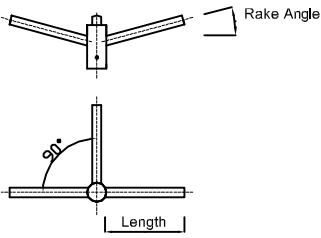

Drawing 5 Accessories

Side Entry Spigots :

Single
150mm - 2000mm length

Double
150mm - 2000mm length

3-Way (90°)
350mm-2000mm length

3-Way (120°)
350mm-2000mm length

4-Way
350mm-500mm

Floodlight Brackets :

T-Arm (180° & 360°)
(hosting 1-4 floodlights)

H-Arm (180° & 360°)
(hosting 4-8 floodlights)

Pole Clamp Brackets :

Single Bracket - One Clamp
150mm - 1000mm

Double Bracket - One Clamp
150mm - 1000mm

Single Bracket - Twin Clamp
1000mm - 3000mm

Double Bracket - Twin Clamp
1000mm - 3000mm

Post Top Brackets :