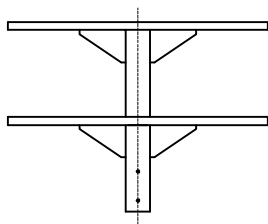

Drawing 5 Accessories

Side Entry Spigots :

Single
150mm - 2000mm length

Double
150mm - 2000mm length

3-Way (90°)
350mm-2000mm length

3-Way (120°)
350mm-2000mm length

4-Way
350mm-500mm

Floodlight Brackets :

T-Arm (180° & 360°)
(hosting 1-4 floodlights)

H-Arm (180° & 360°)
(hosting 4-8 floodlights)

Pole Clamp Brackets :

Single Bracket - One Clamp
150mm - 1000mm

Double Bracket - One Clamp
150mm - 1000mm

Single Bracket - Twin Clamp
1000mm - 3000mm

Double Bracket - Twin Clamp
1000mm - 3000mm

Post Top Brackets :