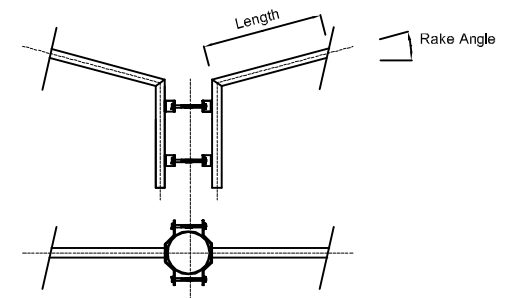

Drawing 5 Accessories

Side Entry Spigots :

Single
150mm - 2000mm length

Double
150mm - 2000mm length

3-Way (90°)
350mm-2000mm length

3-Way (120°)
350mm-2000mm length

4-Way
350mm-500mm

Floodlight Brackets :

T-Arm (180° & 360°)
(hosting 1-4 floodlights)

H-Arm (180° & 360°)
(hosting 4-8 floodlights)

Pole Clamp Brackets :

Single Bracket - One Clamp
150mm - 1000mm

Double Bracket - One Clamp
150mm - 1000mm

Single Bracket - Twin Clamp
1000mm - 3000mm

Double Bracket - Twin Clamp
1000mm - 3000mm

Post Top Brackets :