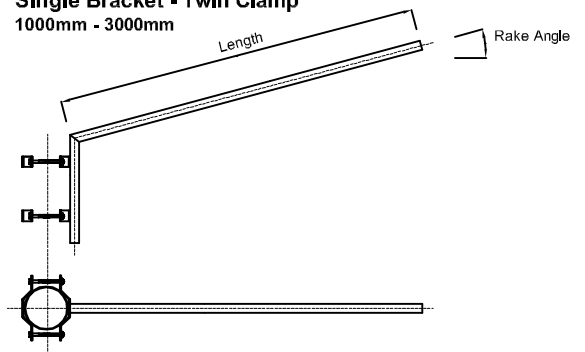

Drawing 5 Accessories

Side Entry Spigots :

Single
150mm - 2000mm length

Double
150mm - 2000mm length

3-Way (90°)
350mm-2000mm length

3-Way (120°)
350mm-2000mm length

4-Way
350mm-500mm

Pole Clamp Brackets :

Single Bracket - One Clamp
150mm - 1000mm

Double Bracket - One Clamp
150mm - 1000mm

Single Bracket - Twin Clamp
1000mm - 3000mm

Double Bracket - Twin Clamp
1000mm - 3000mm

Floodlight Brackets :

T-Arm (180° & 360°)
(hosting 1-4 floodlights)

H-Arm (180° & 360°)
(hosting 4-8 floodlights)

Post Top Brackets :