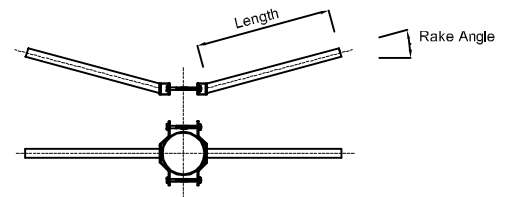

Drawing 5 Accessories

Side Entry Spigots :

Single
150mm - 2000mm length

Double
150mm - 2000mm length

3-Way (90°)
350mm-2000mm length

3-Way (120°)
350mm-2000mm length

4-Way
350mm-500mm

Pole Clamp Brackets :

Single Bracket - One Clamp
150mm - 1000mm

Double Bracket - One Clamp
150mm - 1000mm

Single Bracket - Twin Clamp
1000mm - 3000mm

Double Bracket - Twin Clamp
1000mm - 3000mm

Floodlight Brackets :

T-Arm (180° & 360°)
(hosting 1-4 floodlights)

H-Arm (180° & 360°)
(hosting 4-8 floodlights)

Post Top Brackets :