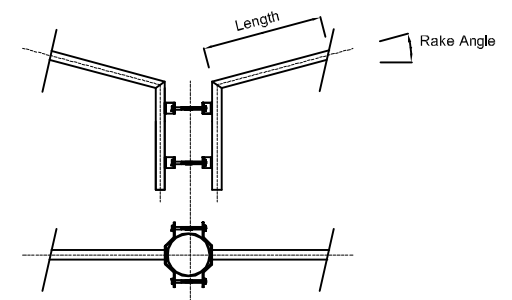

Drawing 5 Accessories

Side Entry Spigots :

Single
150mm - 2000mm length

Double
150mm - 2000mm length

3-Way (90°)
350mm-2000mm length

3-Way (120°)
350mm-2000mm length

4-Way
350mm-500mm

Pole Clamp Brackets :

Single Bracket - One Clamp
150mm - 1000mm

Double Bracket - One Clamp
150mm - 1000mm

Single Bracket - Twin Clamp
1000mm - 3000mm

Double Bracket - Twin Clamp
1000mm - 3000mm

Floodlight Brackets :

T-Arm (180° & 360°)
(hosting 1-4 floodlights)