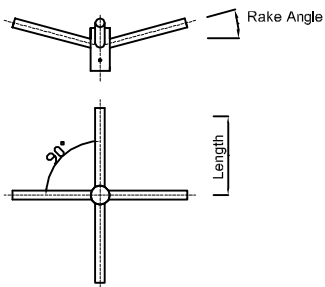

Drawing 5 Accessories

Side Entry Spigots :

Single
150mm - 2000mm length

Double
150mm - 2000mm length

3-Way (90°)
350mm-2000mm length

3-Way (120°)
350mm-2000mm length

4-Way
350mm-500mm

Pole Clamp Brackets :

Single Bracket - One Clamp
150mm - 1000mm

Double Bracket - One Clamp
150mm - 1000mm

Single Bracket - Twin Clamp
1000mm - 3000mm

Double Bracket - Twin Clamp
1000mm - 3000mm

Floodlight Brackets :

T-Arm (180° & 360°)
(hosting 1-4 floodlights)

H-Arm (180° & 360°)
(hosting 4-8 floodlights)

Post Top Brackets :