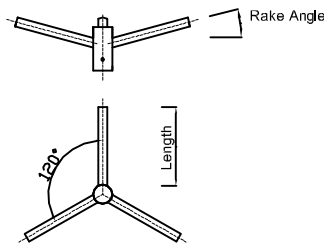

Drawing 5 Accessories

Side Entry Spigots :

Single
150mm - 2000mm length

Double
150mm - 2000mm length

3-Way (90°)
350mm-2000mm length

3-Way (120°)
350mm-2000mm length

4-Way
350mm-500mm

Pole Clamp Brackets :

Single Bracket - One Clamp
150mm - 1000mm

Double Bracket - One Clamp
150mm - 1000mm

Single Bracket - Twin Clamp
1000mm - 3000mm

Double Bracket - Twin Clamp
1000mm - 3000mm

Floodlight Brackets :

T-Arm (180° & 360°)
(hosting 1-4 floodlights)

H-Arm (180° & 360°)
(hosting 4-8 floodlights)

Post Top Brackets :