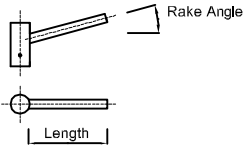

Drawing 5 Accessories

Side Entry Spigots :

Single
150mm - 2000mm length

Double
150mm - 2000mm length

3-Way (90°)
350mm-2000mm length

3-Way (120°)
350mm-2000mm length

4-Way
350mm-500mm

Pole Clamp Brackets :

Single Bracket - One Clamp
150mm - 1000mm

Double Bracket - One Clamp
150mm - 1000mm

Single Bracket - Twin Clamp
1000mm - 3000mm

Double Bracket - Twin Clamp
1000mm - 3000mm

Floodlight Brackets :

T-Arm (180° & 360°)
(hosting 1-4 floodlights)