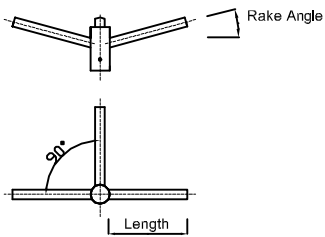

Drawing 5 Accessories

Side Entry Spigots :

Single
150mm - 2000mm length

Double
150mm - 2000mm length

3-Way (90°)
350mm-2000mm length

3-Way (120°)
350mm-2000mm length

4-Way
350mm-500mm

Pole Clamp Brackets :

Single Bracket - One Clamp
150mm - 1000mm

Double Bracket - One Clamp
150mm - 1000mm

Single Bracket - Twin Clamp
1000mm - 3000mm

Double Bracket - Twin Clamp
1000mm - 3000mm

Floodlight Brackets :

T-Arm (180° & 360°)
(hosting 1-4 floodlights)

H-Arm (180° & 360°)
(hosting 4-8 floodlights)

Post Top Brackets :