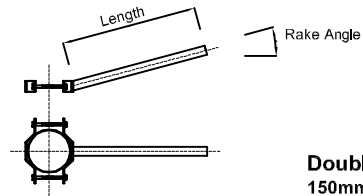

Drawing 5 Accessories

Side Entry Spigots :

Single
150mm - 2000mm length

Double
150mm - 2000mm length

3-Way (90°)
350mm-2000mm length

3-Way (120°)
350mm-2000mm length

4-Way
350mm-500mm

Pole Clamp Brackets :

Single Bracket - One Clamp
150mm - 1000mm

Double Bracket - One Clamp
150mm - 1000mm

Single Bracket - Twin Clamp
1000mm - 3000mm

Double Bracket - Twin Clamp
1000mm - 3000mm

Floodlight Brackets :

T-Arm (180° & 360°)
(hosting 1-4 floodlights)

H-Arm (180° & 360°)
(hosting 4-8 floodlights)

Post Top Brackets :