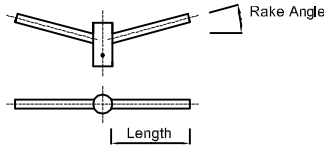

Drawing 5 Accessories

Side Entry Spigots :

Single
150mm - 2000mm length

Double
150mm - 2000mm length

3-Way (90°)
350mm-2000mm length

3-Way (120°)
350mm-2000mm length

4-Way
350mm-500mm

Pole Clamp Brackets :

Single Bracket - One Clamp
150mm - 1000mm

Double Bracket - One Clamp
150mm - 1000mm

Single Bracket - Twin Clamp
1000mm - 3000mm

Double Bracket - Twin Clamp
1000mm - 3000mm

Floodlight Brackets :

T-Arm (180° & 360°)
(hosting 1-4 floodlights)