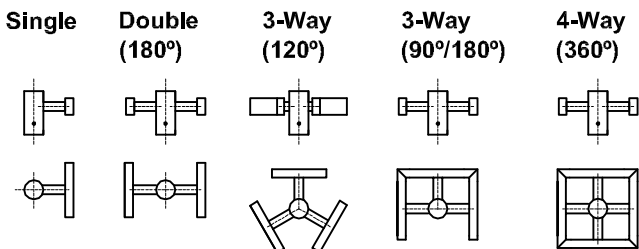

Drawing 5 Accessories

Side Entry Spigots :

Single
150mm - 2000mm length

Double
150mm - 2000mm length

3-Way (90°)
350mm-2000mm length

3-Way (120°)
350mm-2000mm length

4-Way
350mm-500mm

Pole Clamp Brackets :

Single Bracket - One Clamp
150mm - 1000mm

Double Bracket - One Clamp
150mm - 1000mm

Single Bracket - Twin Clamp
1000mm - 3000mm

Double Bracket - Twin Clamp
1000mm - 3000mm

Floodlight Brackets :

T-Arm (180° & 360°)
(hosting 1-4 floodlights)