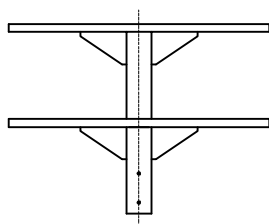

Drawing 5 Accessories

Side Entry Spigots :

Single
150mm - 2000mm length

Double
150mm - 2000mm length

3-Way (90°)
350mm-2000mm length

3-Way (120°)
350mm-2000mm length

4-Way
350mm-500mm

Pole Clamp Brackets :

Single Bracket - One Clamp
150mm - 1000mm

Double Bracket - One Clamp
150mm - 1000mm

Single Bracket - Twin Clamp
1000mm - 3000mm

Double Bracket - Twin Clamp
1000mm - 3000mm

Floodlight Brackets :

T-Arm (180° & 360°)
(hosting 1-4 floodlights)

H-Arm (180° & 360°)
(hosting 4-8 floodlights)

Post Top Brackets :