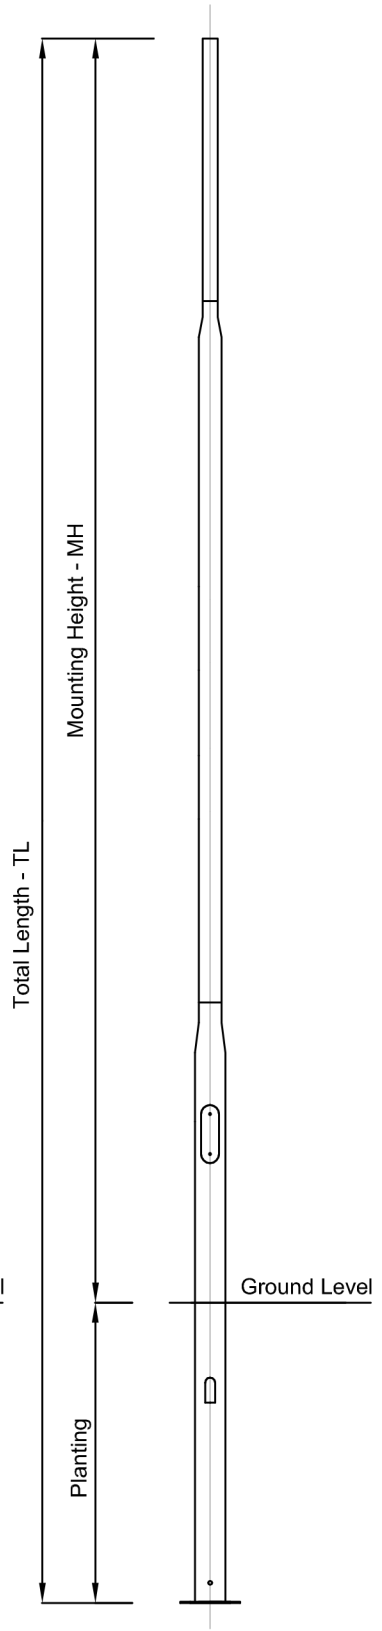

**Streetlight Poles**

**Straight**

**Stepped (Parallel Tapered)  
1 Reduction**

**Stepped (Parallel Tapered)  
2 Reductions**

	<b>Total Length - TL</b>	<b>Mounting Height - MH</b>	<b>Planting</b>
<b>Straight</b>	1.0m - 6.0m	0.5m - 5.0m	0.5m - 1.0m
<b>Stepped (1 Reduction)</b>	3.0m - 9.2m	2.5m - 8.0m	0.5m - 1.2m
<b>Stepped (2 Reductions)</b>	8.2m - 17.0m	7.0m - 15.0m	1.2m - 2.0m