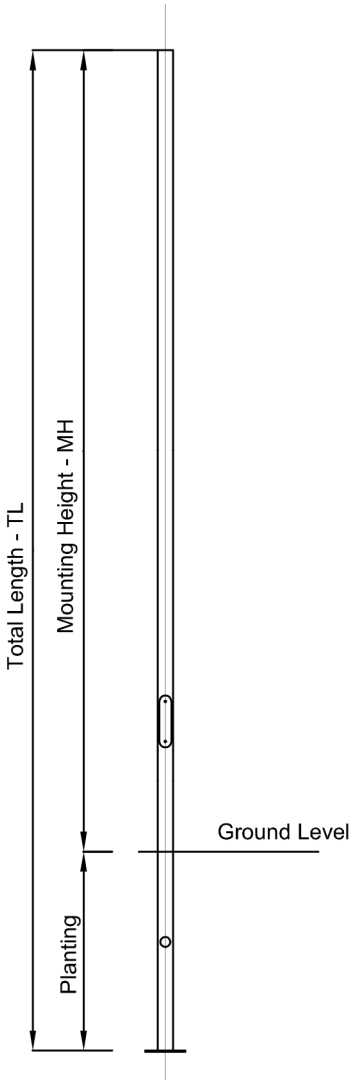

**Streetlight Poles**

**Straight**

**Stepped (Parallel Tapered)  
1 Reduction**

**Stepped (Parallel Tapered)  
2 Reductions**

	<b>Total Length - TL</b>	<b>Mounting Height - MH</b>	<b>Planting</b>
<b>Straight</b>	1.0m - 6.0m	0.5m - 5.0m	0.5m - 1.0m
<b>Stepped (1 Reduction)</b>	3.0m - 9.2m	2.5m - 8.0m	0.5m - 1.2m
<b>Stepped (2 Reductions)</b>	8.2m - 17.0m	7.0m - 15.0m	1.2m - 2.0m