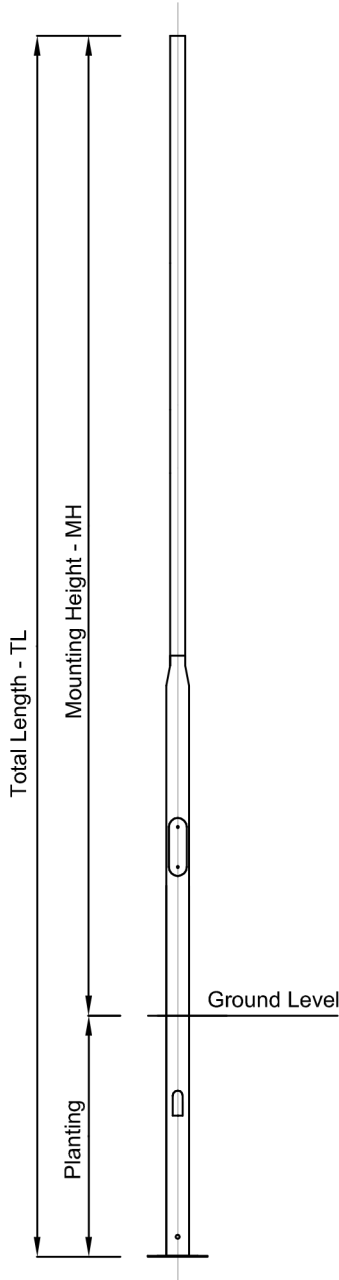

**Streetlight Poles**

**Straight**

**Stepped (Parallel Tapered)  
1 Reduction**

**Stepped (Parallel Tapered)  
2 Reductions**

	<b>Total Length - TL</b>	<b>Mounting Height - MH</b>	<b>Planting</b>
<b>Straight</b>	1.0m - 6.0m	0.5m - 5.0m	0.5m - 1.0m
<b>Stepped (1 Reduction)</b>	3.0m - 9.2m	2.5m - 8.0m	0.5m - 1.2m
<b>Stepped (2 Reductions)</b>	8.2m - 17.0m	7.0m - 15.0m	1.2m - 2.0m