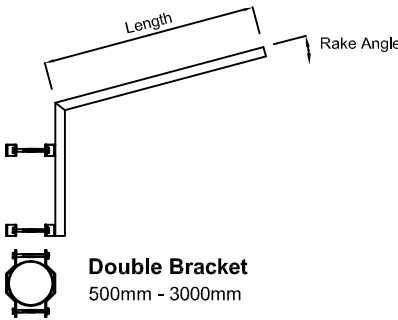

### Spigots

**Single**  
150mm - 2000mm

**Double**  
150mm - 2000mm

Single

### Pole Clamp Brackets

**Single Bracket**  
150mm - 1000mm

**Double Bracket**  
500mm - 3000mm