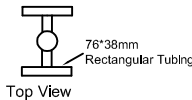

Drawing 4

Accessories

Spigots

Single

Pole Clamp Brackets

Floodlight Brackets

Single

Double

3-Way

3-Way

4-Way

T-Arm

Post Top Brackets

Curved Outreach Arms